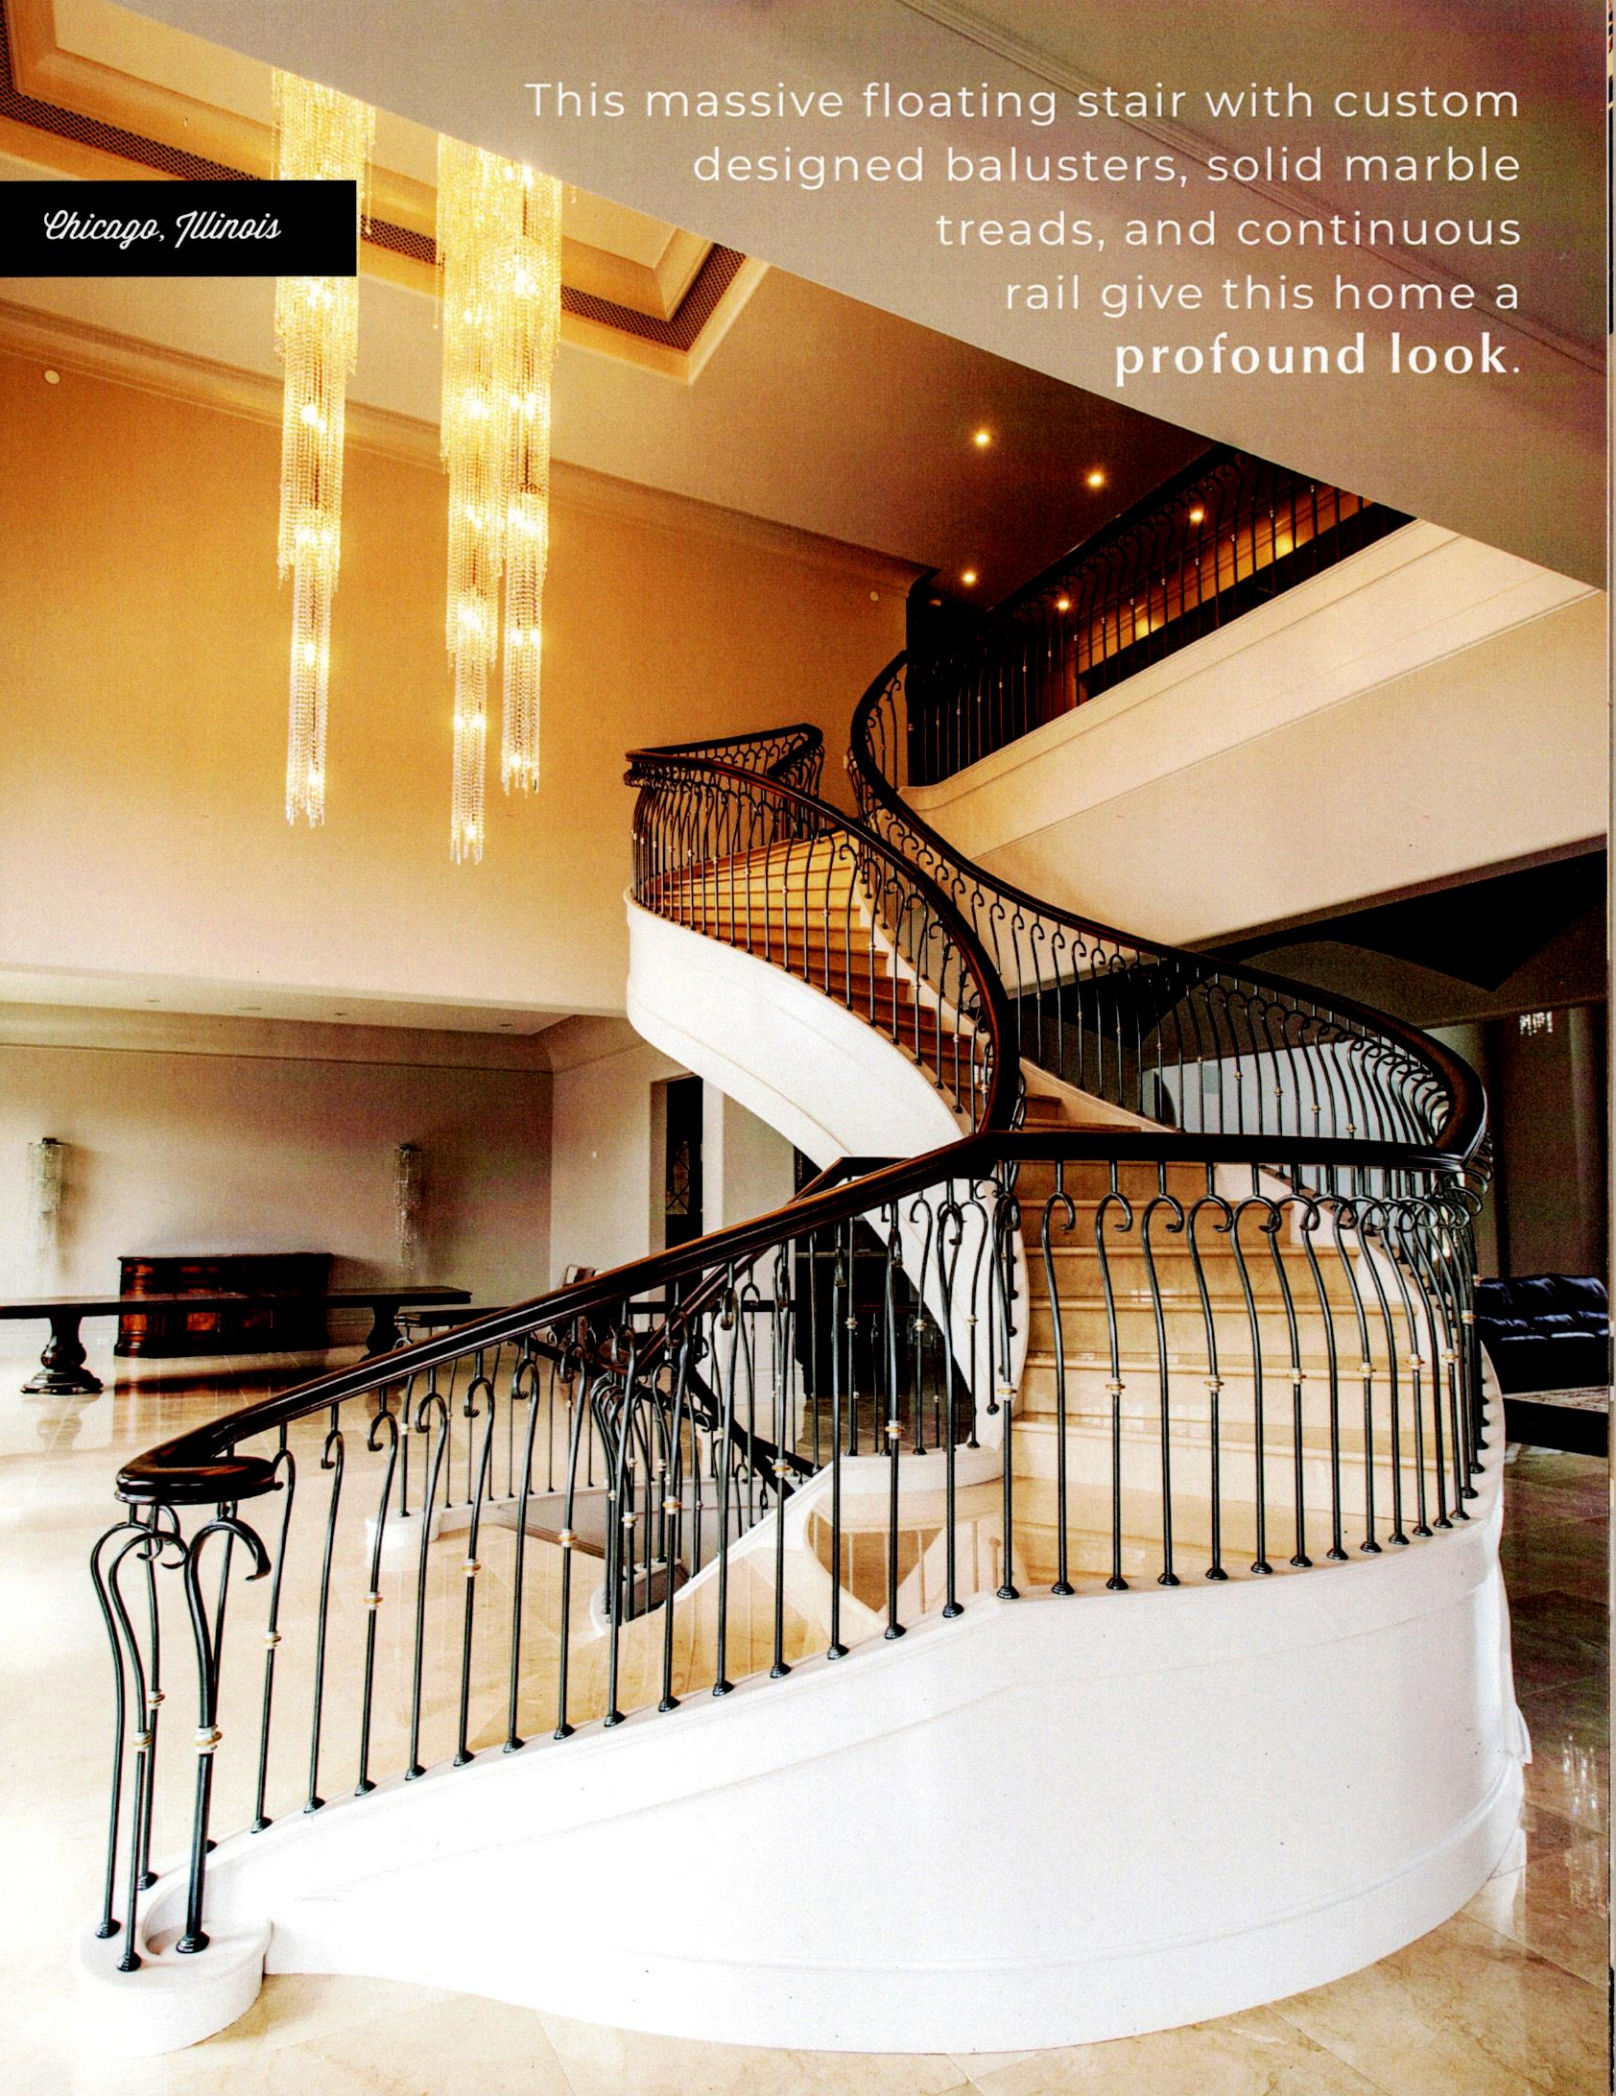

Country Stairways

A large, curved staircase with a decorative metal railing and a chandelier hanging from the ceiling. The staircase is the central focus, curving upwards and to the right. The railing features a geometric pattern. The chandelier is a large, multi-tiered crystal chandelier. The background shows a large, arched window and a bright sky.

Custom newels and fabricated iron banisters give this home a sharp look.

Chicago, Illinois

Chicago, Illinois

This massive floating stair with custom designed balusters, solid marble treads, and continuous rail give this home a profound look.