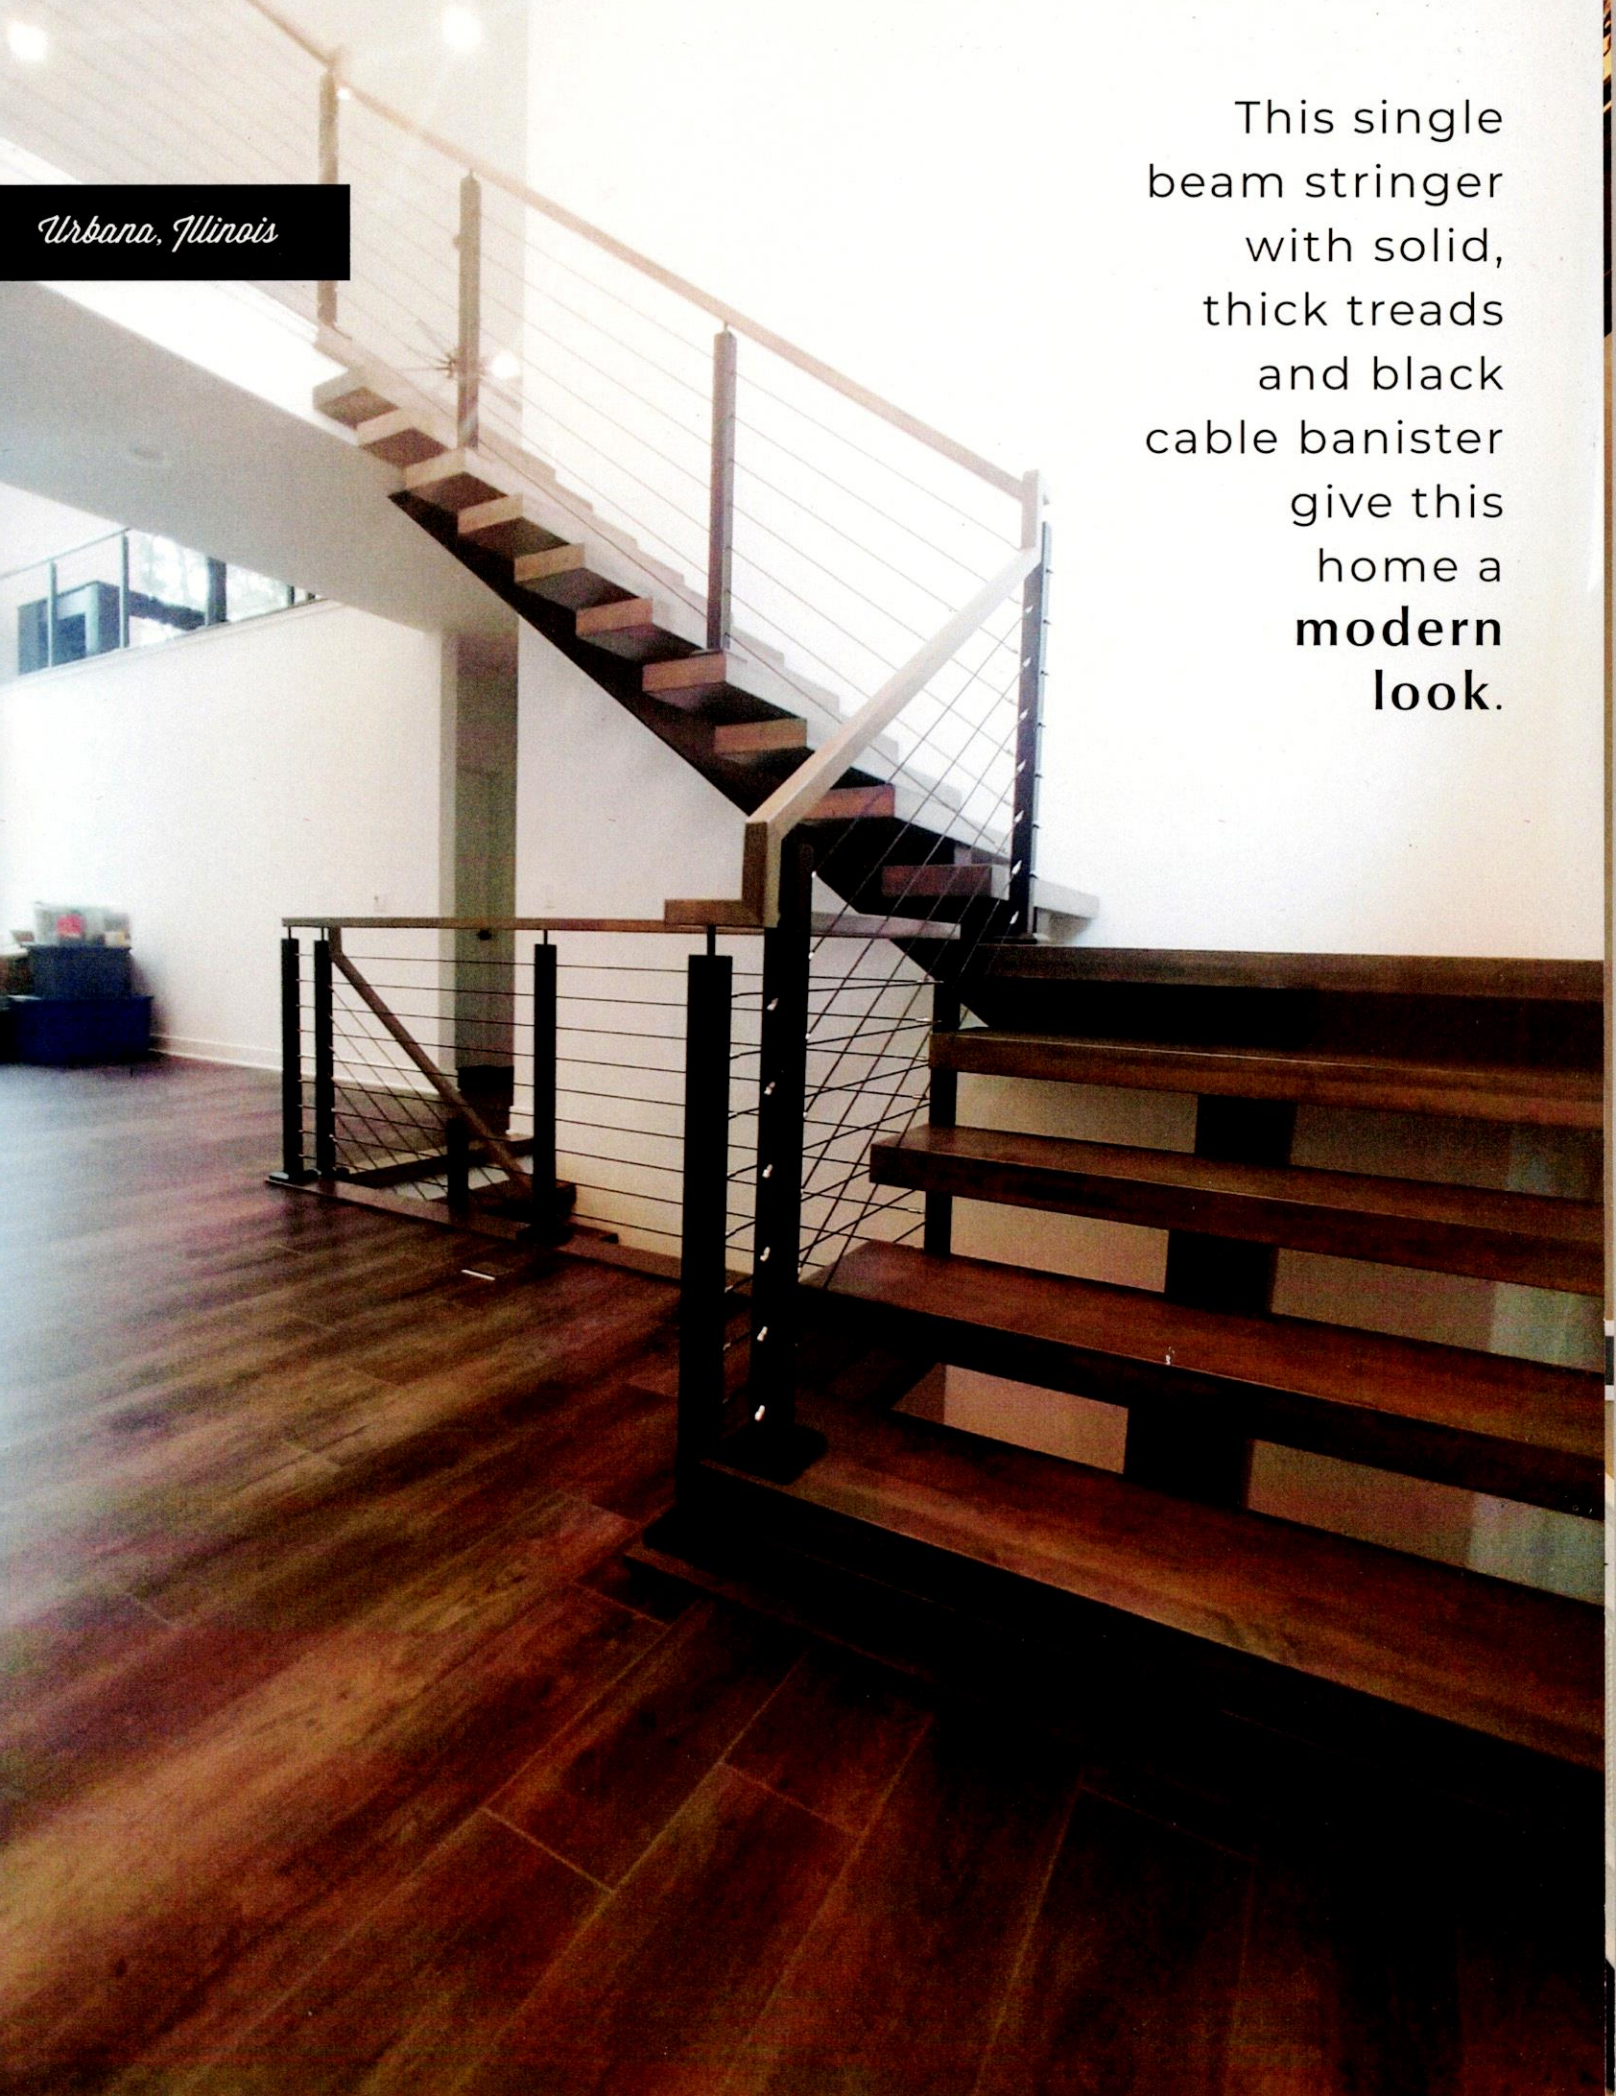

Urbana, Illinois

This single beam stringer with solid, thick treads and black cable banister give this home a **modern look.**